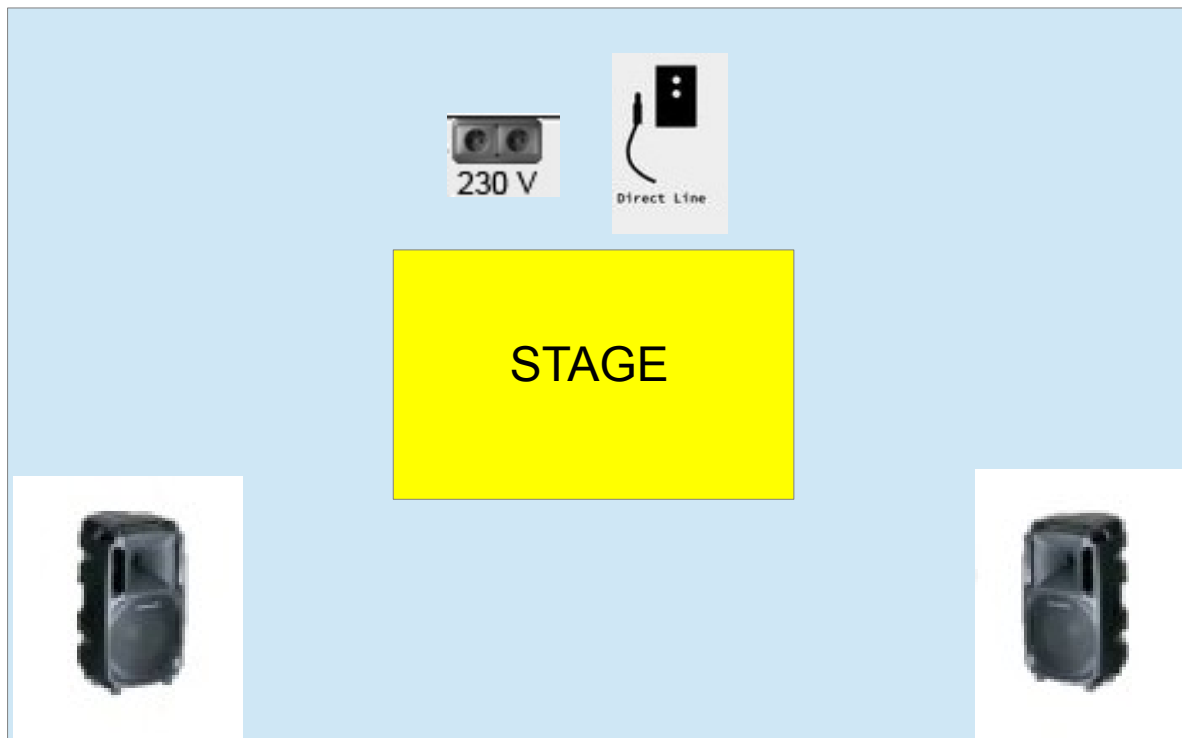

# TECHNICAL RIDERS BAMBABAMBIN PUPPET THEATRE

Electrical outlet 230V  
and mixer direct line on stage

LIGHTS: 4 x PC 500/650 W

Bambabambin Puppet Theatre  
Via San Vittore, 6  
32031 Alano di Piave (BL)  
tel. +39.329.4086120  
e-mail: bambabambin@yahoo.it  
www.bambabambin.it